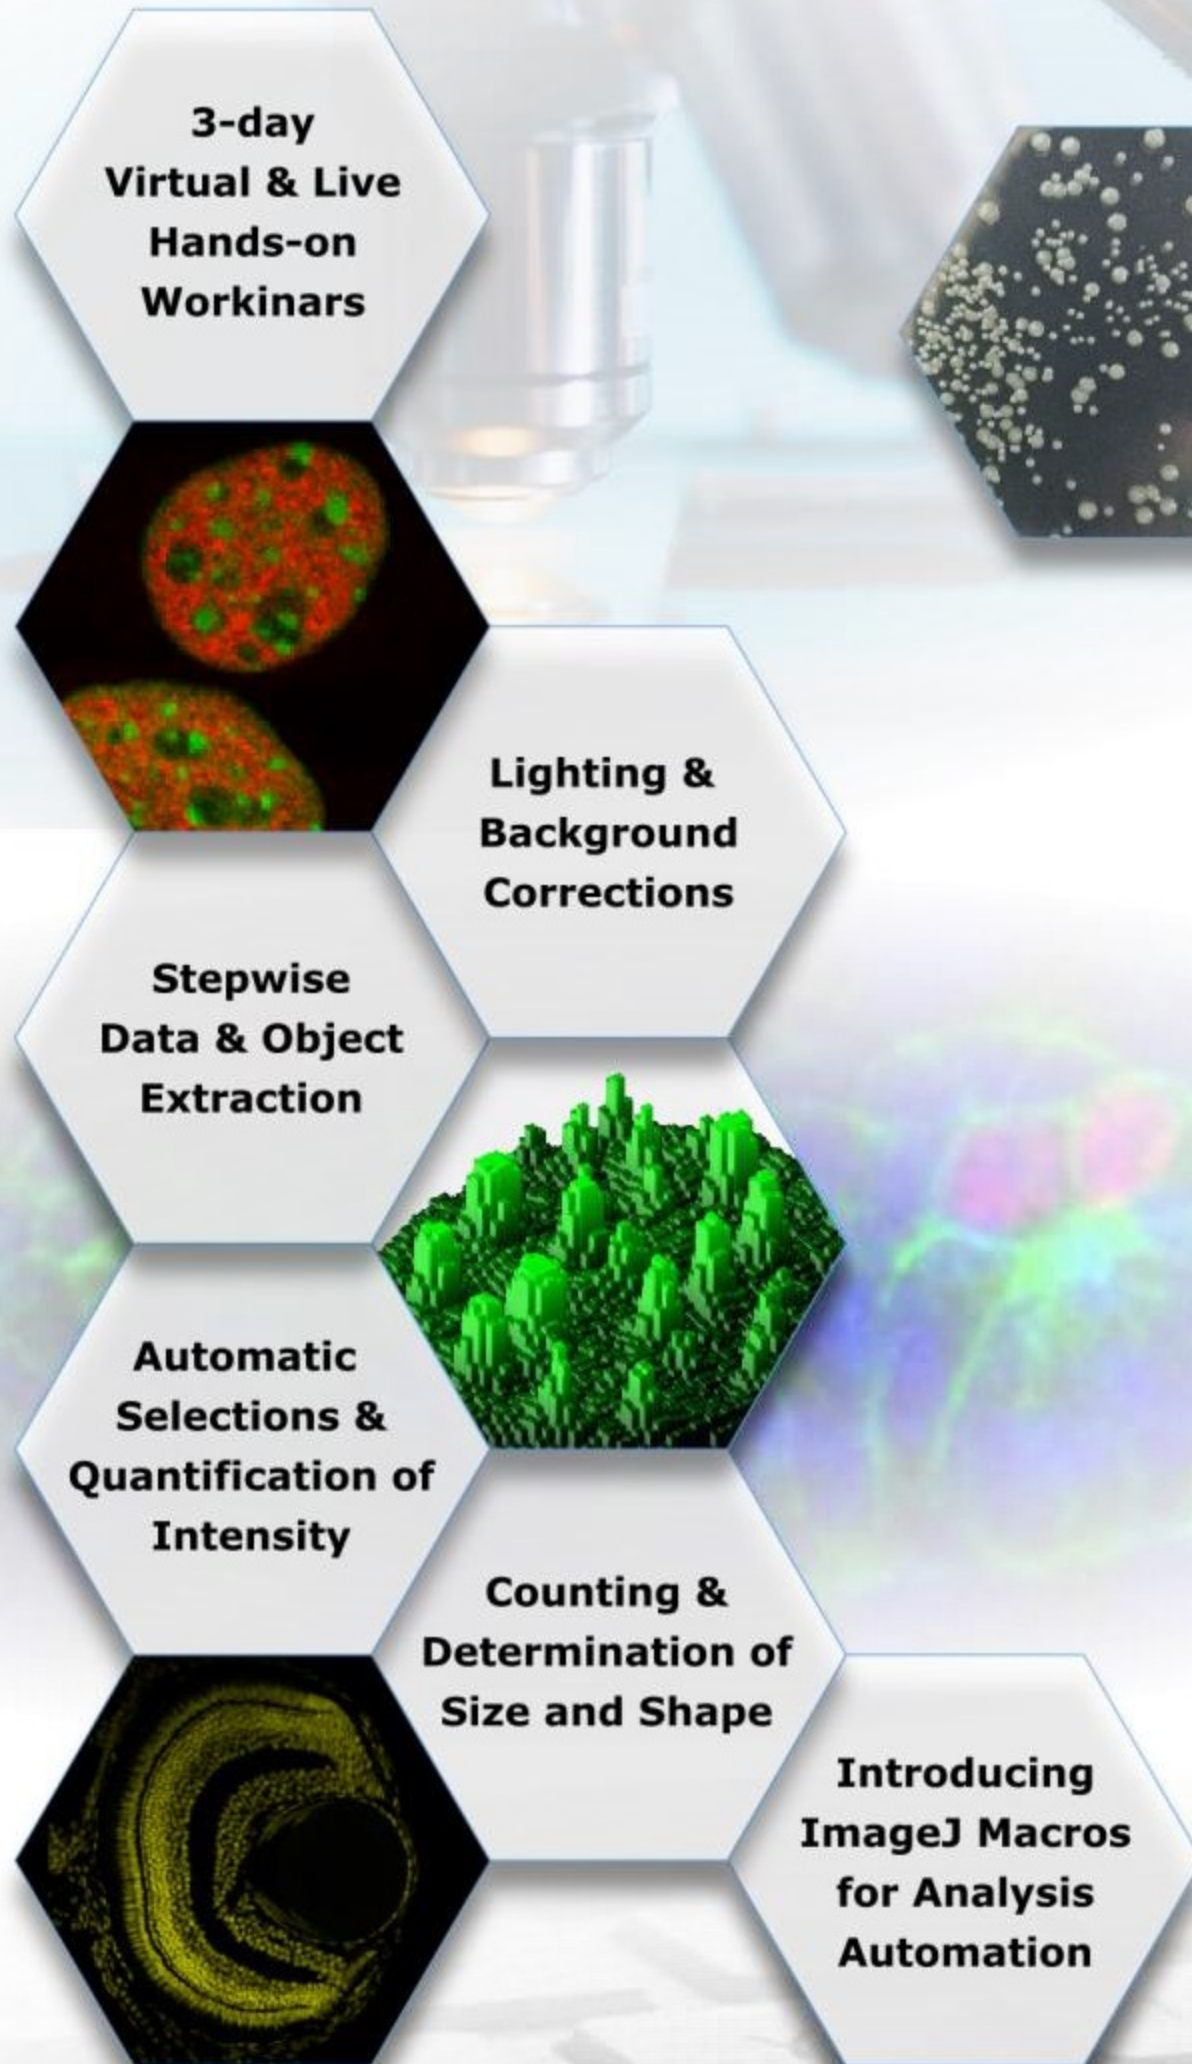

Processing & Analysis of Scientific Images

In-depth Image Analysis

Scientific Integrity

About BioVoxxel

Contact/Pricing:
Dr. Jan Brocher
www.biovoxxel.de
jan.brocher@biovoxxel.de
phone: +49 (0)176-705 746 81